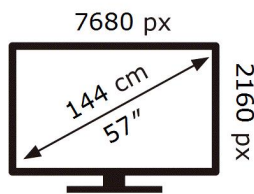

ENERG

SAMSUNG

S57CG954NU

59 kWh/1000h

ABCDEF **G**

207 kWh/1000h

2019/2013