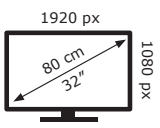

LG Electronics

32SR50F

26 kWh/1000h

ABCDEF**G**

HDR

30 kWh/1000h

2013/2013