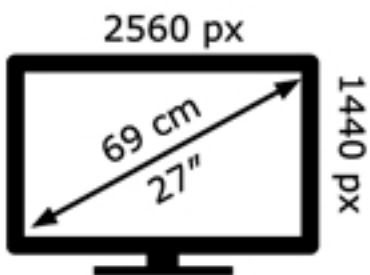

ENERG

ALIENWARE

AW2723DF

22 kWh/1000h

ABCDEF**G**

37 kWh/1000h

2019/2013