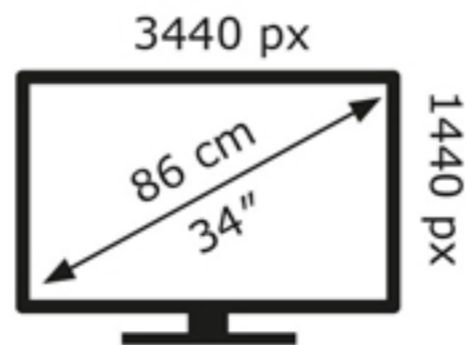

ENERGY

PHILIPS

34M1C5500VA

31 kWh/1000h

ABCDEF**G**

62 kWh/1000h

2019/2013