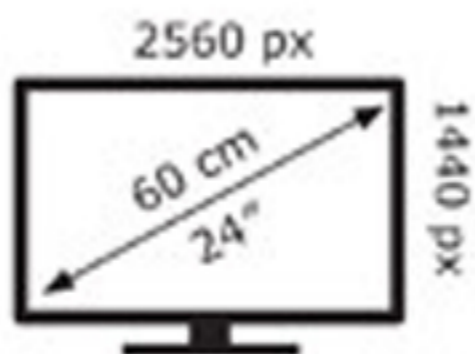

ENERG

HP, Inc.

Z24q G3(HSD-0122-W)

20 kWh/1000h

ABCDEF**G**

30 kWh/1000h

2019/2013