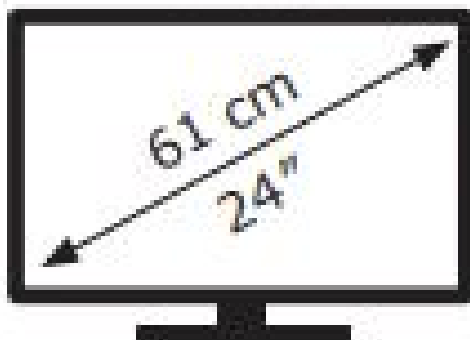

ENERGY

AOC

24G4XE

18 kWh/1000h

ABCDEF**G**

25 kWh/1000h

1920 px

1080 px