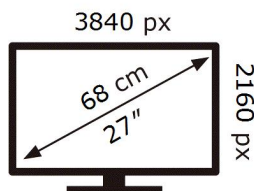

ENERG

SAMSUNG

S27A800NMP

26 kWh/1000h

ABCDEF **G**

37 kWh/1000h

2019/2013