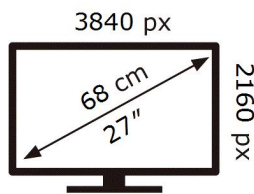

ENERG

SAMSUNG

S27A704NWP

26 kWh/1000h

ABCDEF **G**

37 kWh/1000h

2019/2013