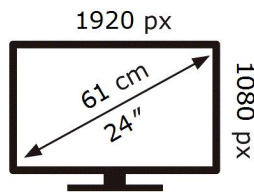

ENERG 

SAMSUNG

S24A336NHU

14 kWh/1000h

2019/2013