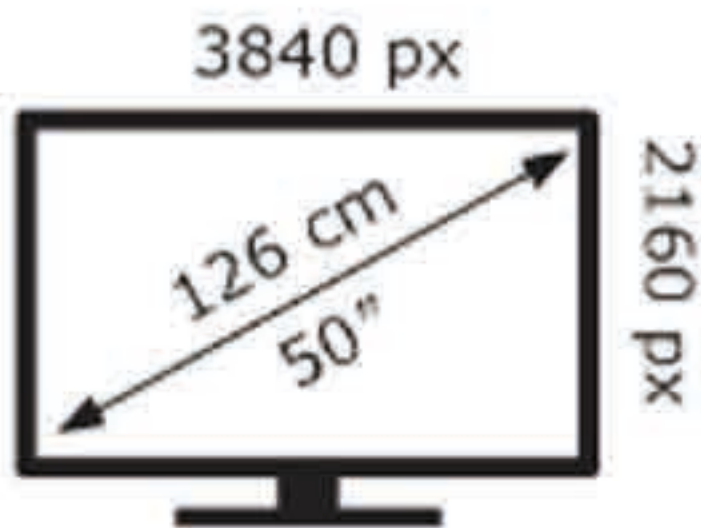

ENERG

Hisense

50E77NQ

54 kWh/1000h

ABCDEF**G**

95 kWh/1000h

2019/2013