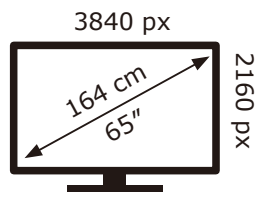

PHILIPS 65OLED708/12

112 kWh/1000h

ABCDEF**G**  
**HDR**  
91 kWh/1000h

2019/2013

PHILIPS 65OLED708/12

112 kWh/1000h

ABCDEF**G**  
**HDR**  
91 kWh/1000h

2019/2013