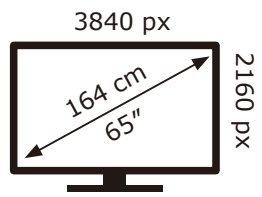

PHILIPS 65OLED708/12

112 kWh/1000h

ABCDEF**G**  
**HDR**  
91 kWh/1000h

2019/2013

PHILIPS 65OLED708/12

112 kWh/1000h

ABCDEF**G**  
**HDR**  
91 kWh/1000h

2019/2013