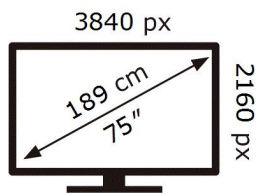

ENERG

SAMSUNG

GQ75QN85CAT

77 kWh/1000h

ABCDEF **G**

218 kWh/1000h

2019/2013