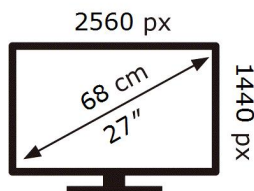

ENERG

SAMSUNG

S27D600UAU

20 kWh/1000h

ABCDEF **G**

32 kWh/1000h

2019/2013