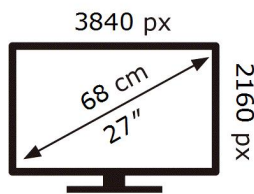

ENERG

SAMSUNG

S27D800UAA

25 kWh/1000h

ABCDEF **G**

41 kWh/1000h

2019/2013