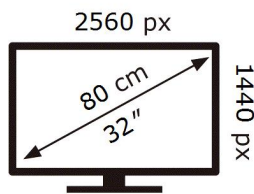

ENERG ⚡

SAMSUNG

S32D600UAU

26 kWh/1000h

ABCDEF **G**

39 kWh/1000h

2019/2013