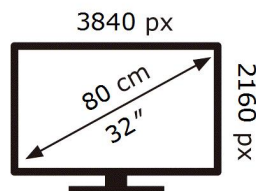

ENERG

SAMSUNG

S32D700EAU

31 kWh/1000h

ABCDEF **G**

57 kWh/1000h

2019/2013